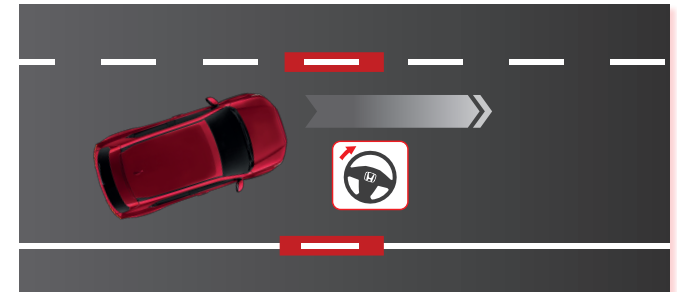

LANE KEEP ASSIST SYSTEM

Alerts and gently corrects the steering to keep vehicle centered in a detected lane.