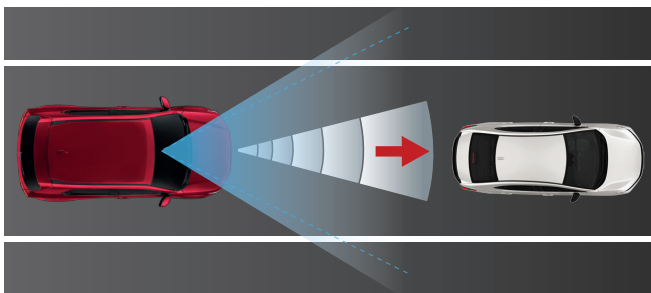

ROAD DEPARTURE MITIGATION

Provide corrective steering and applying brakes when the car seems to deviate from a detected lane.

LANE KEEP ASSIST SYSTEM

Alerts and gently corrects the steering to keep vehicle centered in a detected lane.

FORWARD COLLISION WARNING

Alerts driver of a potential risk of collision ahead.

COLLISION MITIGATION BRAKING SYSTEM

Applies brakes where risk of collision is imminent.

AUTO HIGH BEAM

Switches between high beam and low beam automatically for better night visibility.

ADAPTIVE CRUISE CONTROL

Set the distance and speed, maintain and cruise at a safe fixed distance from other vehicles.

LEAD CAR DEPARTURE NOTIFICATION SYSTEM

Alerts the driver that it's time to move as the car ahead moves.