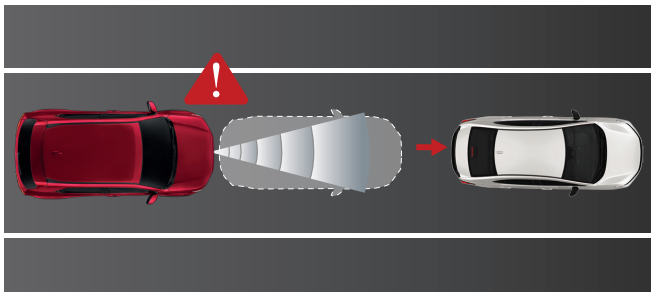

Honda SENSING

A driver-assistive technology with advanced safety features that uses a front wide-view camera to help keep you and your passengers more secure.

DRIVE WITH CONFIDENCE.

*Honda SENSING alerts and assists drivers to drive safely on the road. Honda SENSING functions best in conducive weather and visibility conditions. Keep the camera clean and unobstructed for optimum performance. Despite the capabilities of Honda SENSING, drivers remain responsible for safely operating the vehicle and avoiding collisions. Drivers should always keep their hands on the steering wheel and be in control of their driving behaviour at all times.

Actual model, features and specifications may vary in detail from images shown. Subject to change without prior notice.

LANE DEPARTURE WARNING

Alerts you to quickly correct your steering when your car drifts out of a detected lane.

ROAD DEPARTURE MITIGATION

Provide corrective steering and applying brakes when the car seems to deviate from a detected lane.

LANE KEEP ASSIST SYSTEM

Alerts and gently corrects the steering to keep vehicle centered in a detected lane.