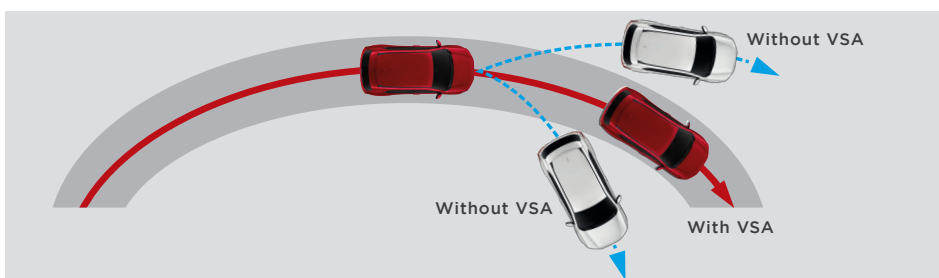

VEHICLE STABILITY ASSIST (VSA)

Ensure smoother cornering by lessening understeers or oversteers.