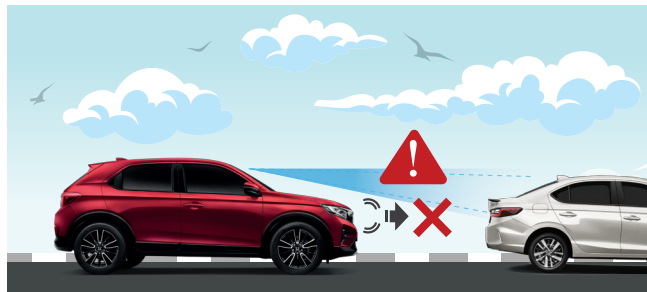

COLLISION MITIGATION BRAKING SYSTEM

Applies brakes where risk of collision is imminent.