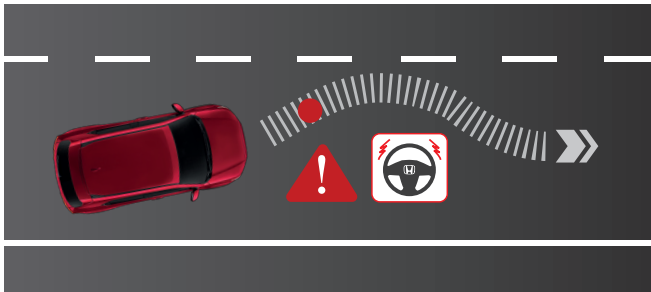

LANE DEPARTURE WARNING

Alerts you to quickly correct your steering when your car drifts out of a detected lane.