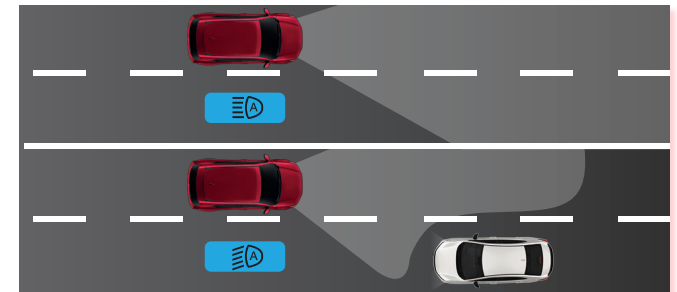

ROAD DEPARTURE MITIGATION

Provide corrective steering and applying brakes when the car seems to deviate from a detected lane.

LANE KEEP ASSIST SYSTEM

Alerts and gently corrects the steering to keep vehicle centered in a detected lane.

FORWARD COLLISION WARNING

Alerts driver of a potential risk of collision ahead.

COLLISION MITIGATION BRAKING SYSTEM

Applies brakes where risk of collision is imminent.

AUTO HIGH BEAM

Switches between high beam and low beam automatically for better night visibility.